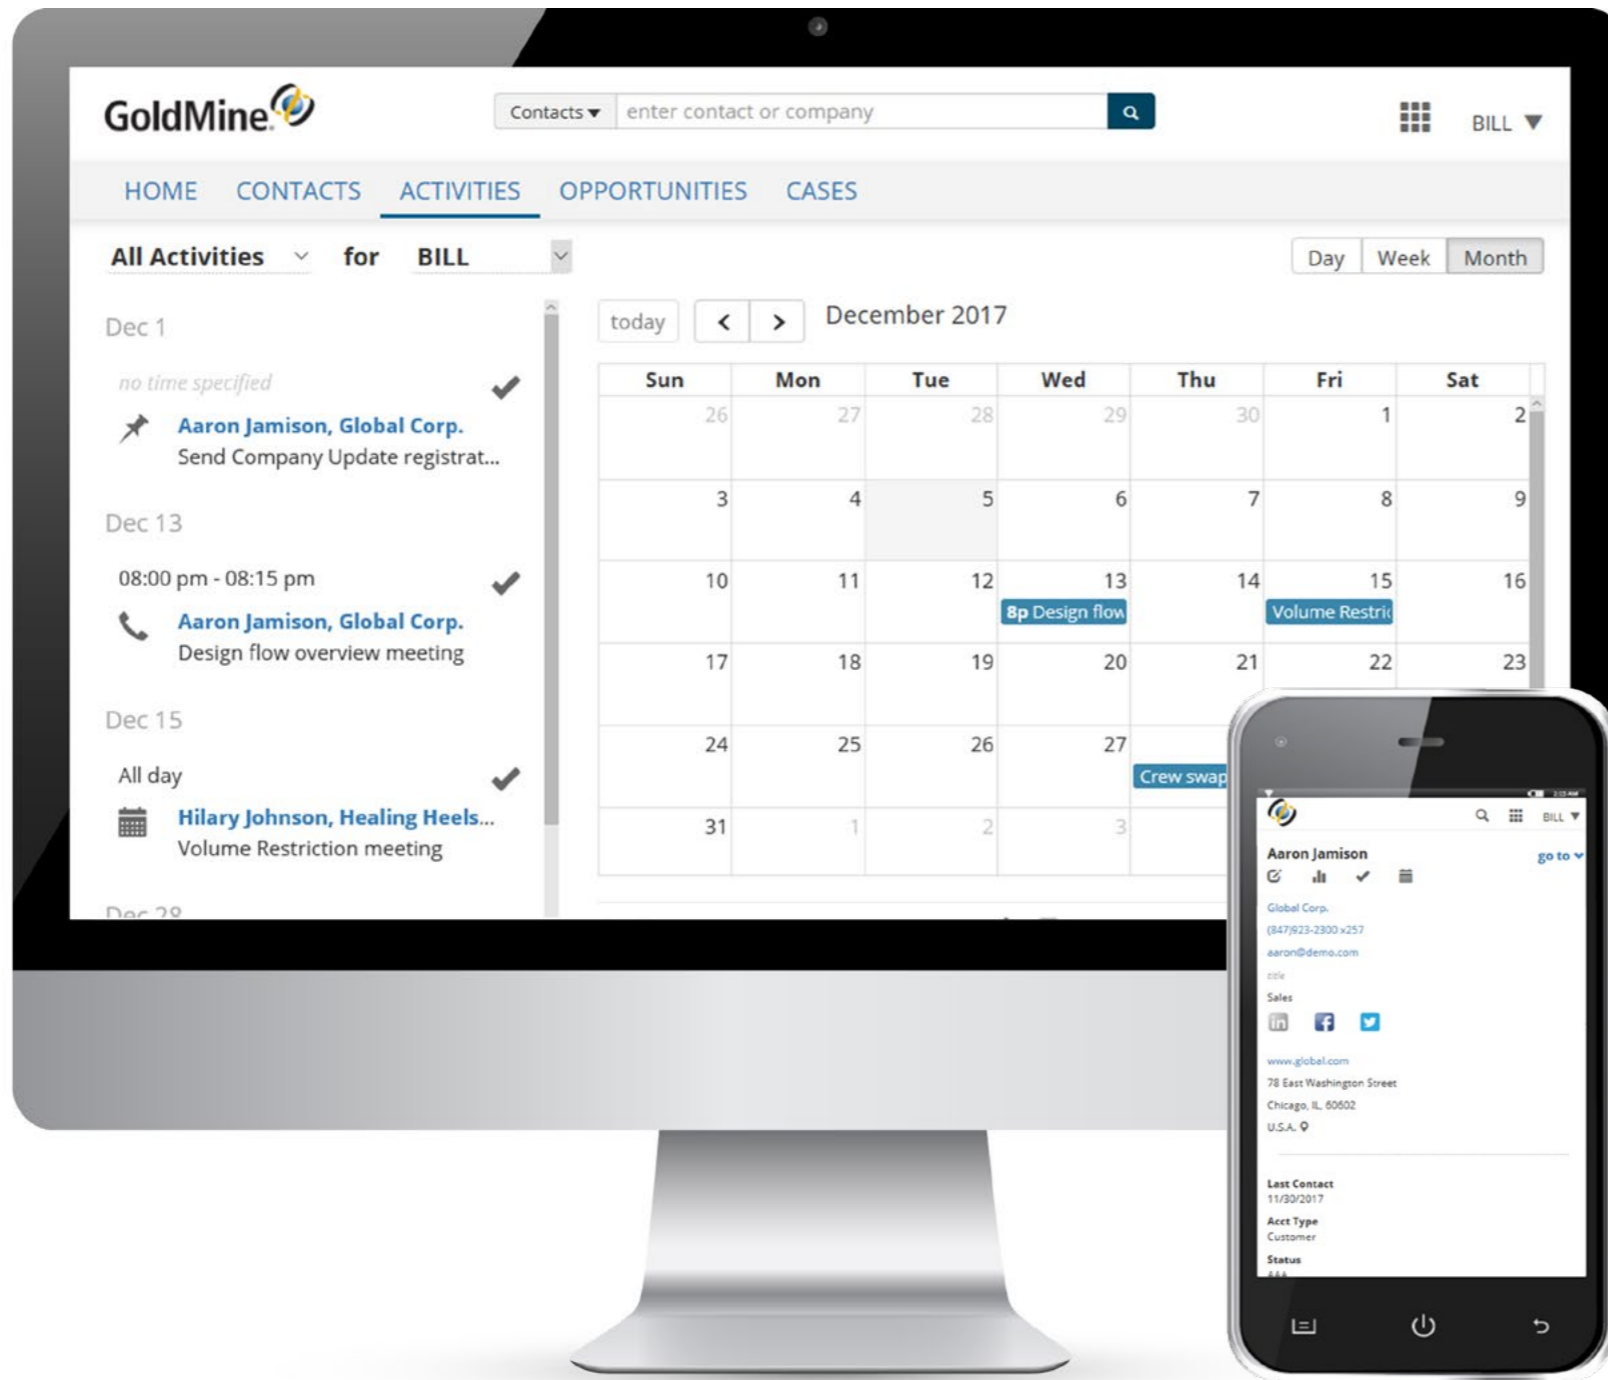

- Works with Outlook 2010 and later
- Use GoldMine as address book in Outlook
- New contact search capabilities for more versatile linking
- Access GoldMine templates in Outlook
- Link draft messages for later use

NEW VISUAL ENHANCEMENTS

INTEGRATED WITH:

GOLDMINE OUTLOOK ENHANCEMENTS

CONSTANT CONTACT ANALYSIS

IMPROVED MOBILE & REMOTE ACCESS