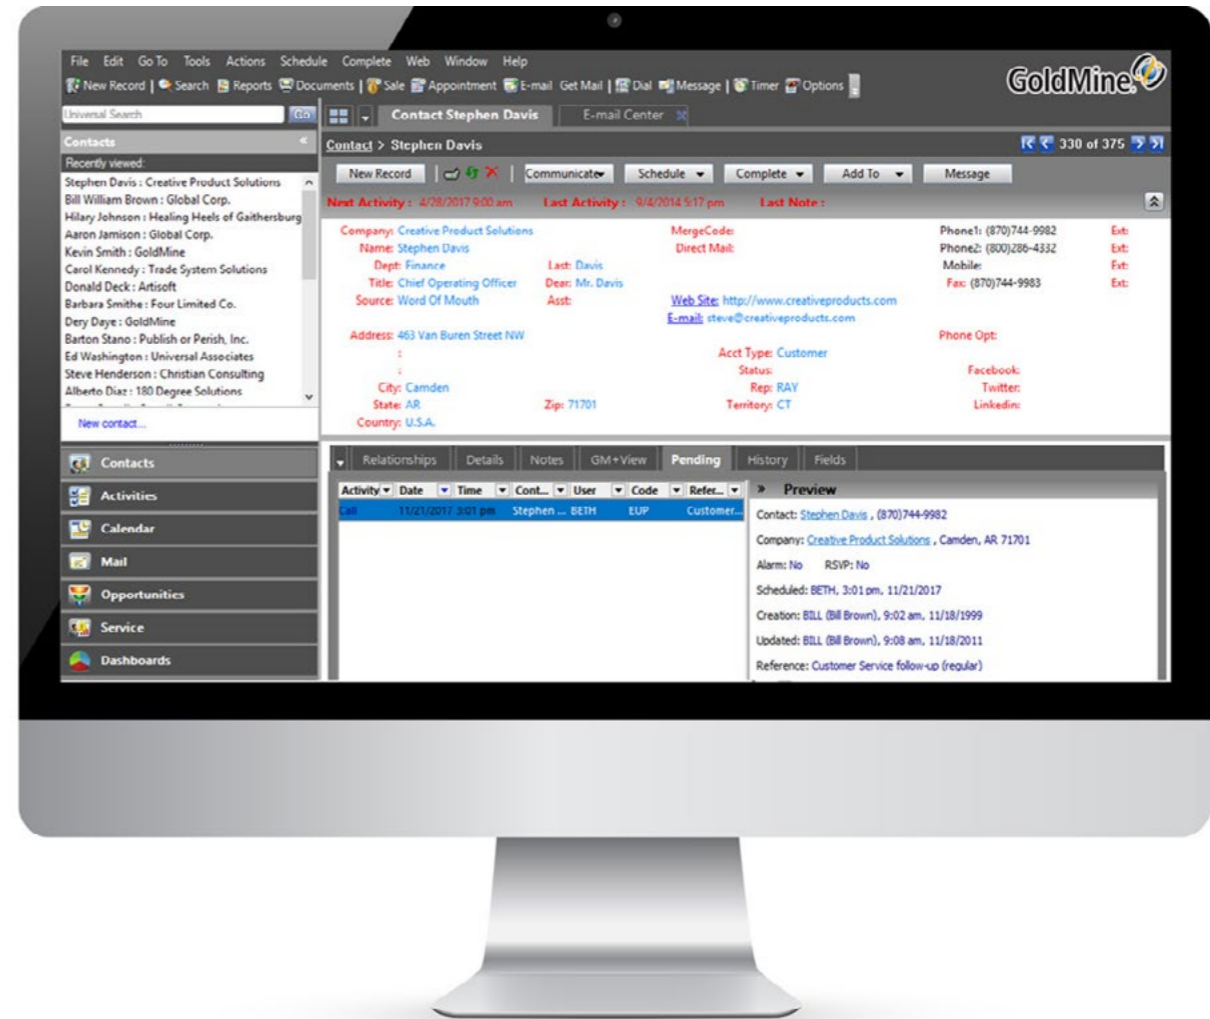

GoldMine Premium Edition

- Overall visual updates in most frequently used screens
- Upload groups from PE to Constant Contact
- Display more details for Constant Contact campaigns
- See Constant Contact email on contact record
- Service pack including numerous Email Center updates
- Compatibility with Office 365, Windows 10

GoldMine Web for Mobile & Remote Access

- New web screen configuration of sections
- Enhanced email linking
- User defined security enhancements
- Works on Android and iOS as well as Windows

Outlook Link PlugIn

NEW VISUAL ENHANCEMENTS

INTEGRATED WITH:

GOLDMINE OUTLOOK ENHANCEMENTS

CONSTANT CONTACT ANALYSIS

IMPROVED MOBILE & REMOTE ACCESS