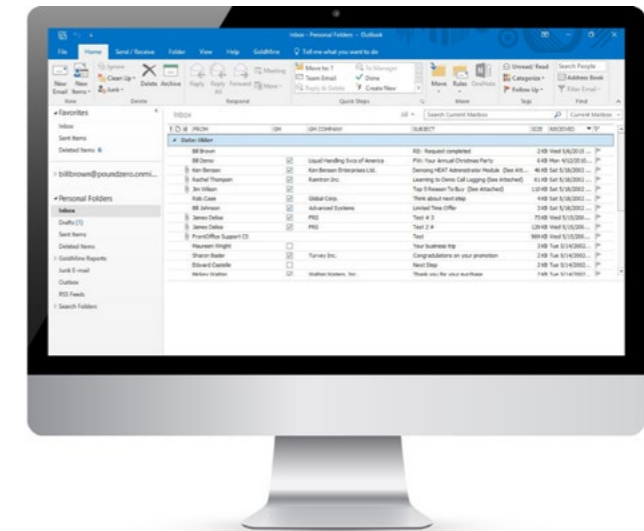

NEW VISUAL ENHANCEMENTS

INTEGRATED WITH:

GOLDMINE OUTLOOK ENHANCEMENTS

CONSTANT CONTACT ANALYSIS

IMPROVED MOBILE & REMOTE ACCESS